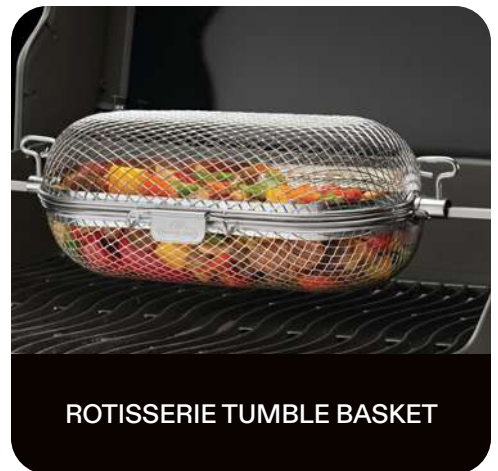

NEW

FREESTYLE™ 365
PROPANE GRILL

10 YEAR WARRANTY

- 33,000 BTU
- 495 IN²
- 3 BURNERS

ROGUE® 525
PROPANE GRILL

15 YEAR WARRANTY

- 48,000 BTU
- 711 IN²
- 4 BURNERS

ROGUE® PRO 625
PROPANE GRILL

15 YEAR WARRANTY

- 74,000 BTU
- 988 IN²
- 6 BURNERS
- INFRARED SIDE BURNER

ROGUE® PRO-S 525 RSIB
PROPANE GRILL

15 YEAR WARRANTY

- 76,500 BTU
- 851 IN²
- 6 BURNERS
- INFRARED SIDE BURNER
- INFRARED REAR BURNER